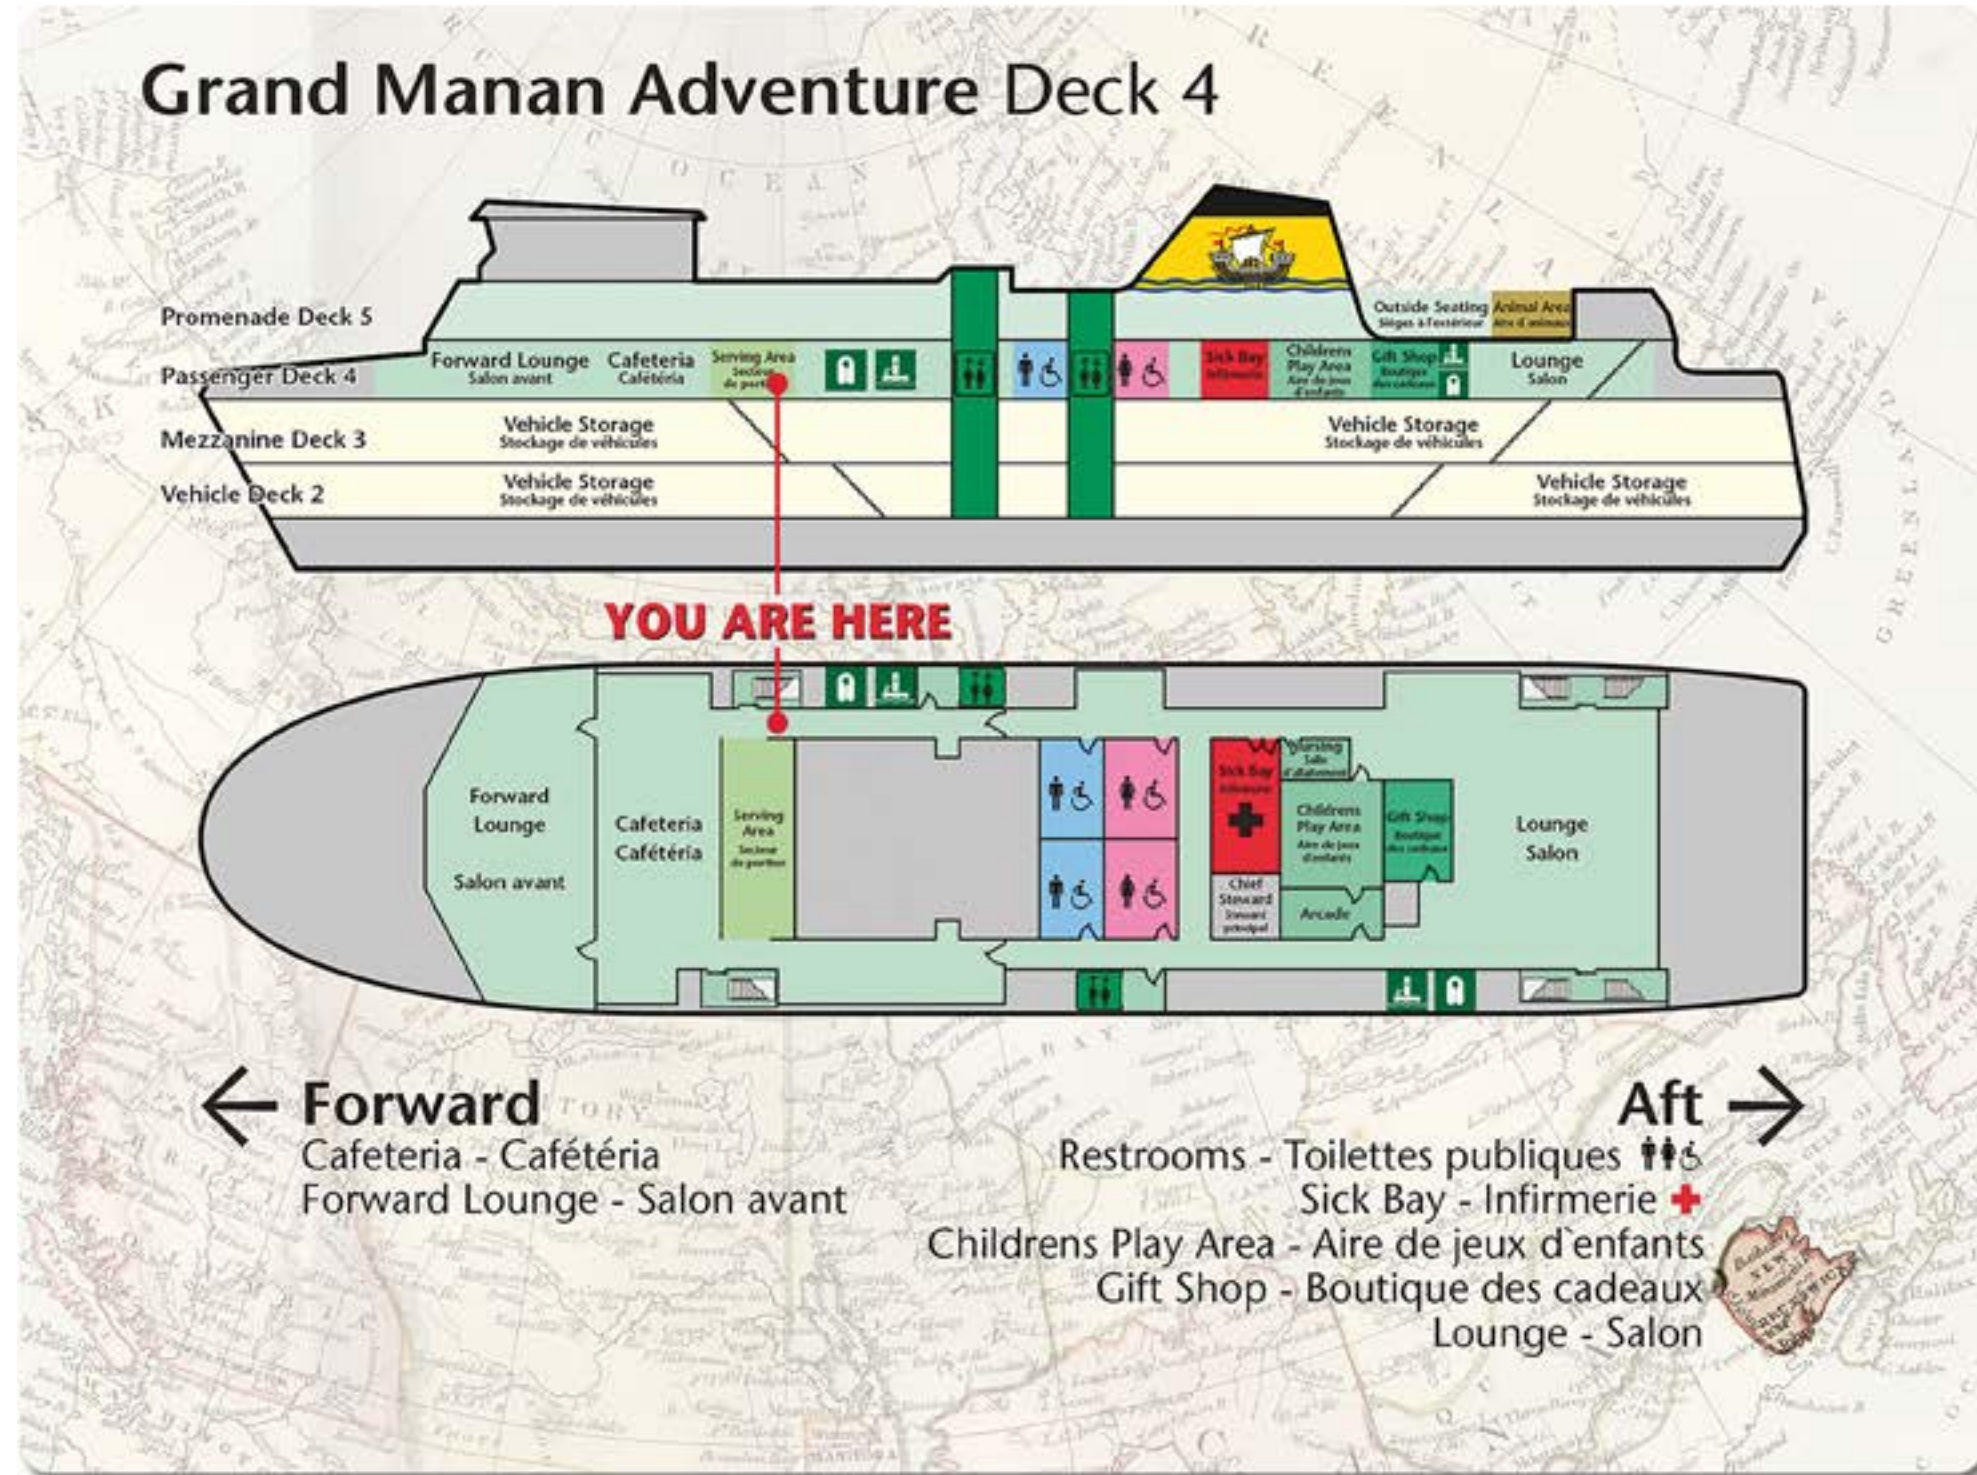

Eastern Ship Building (2016) - Grand Manan You Are Here & Wayfinding signs
Produced with adobe illustrator/photoshop