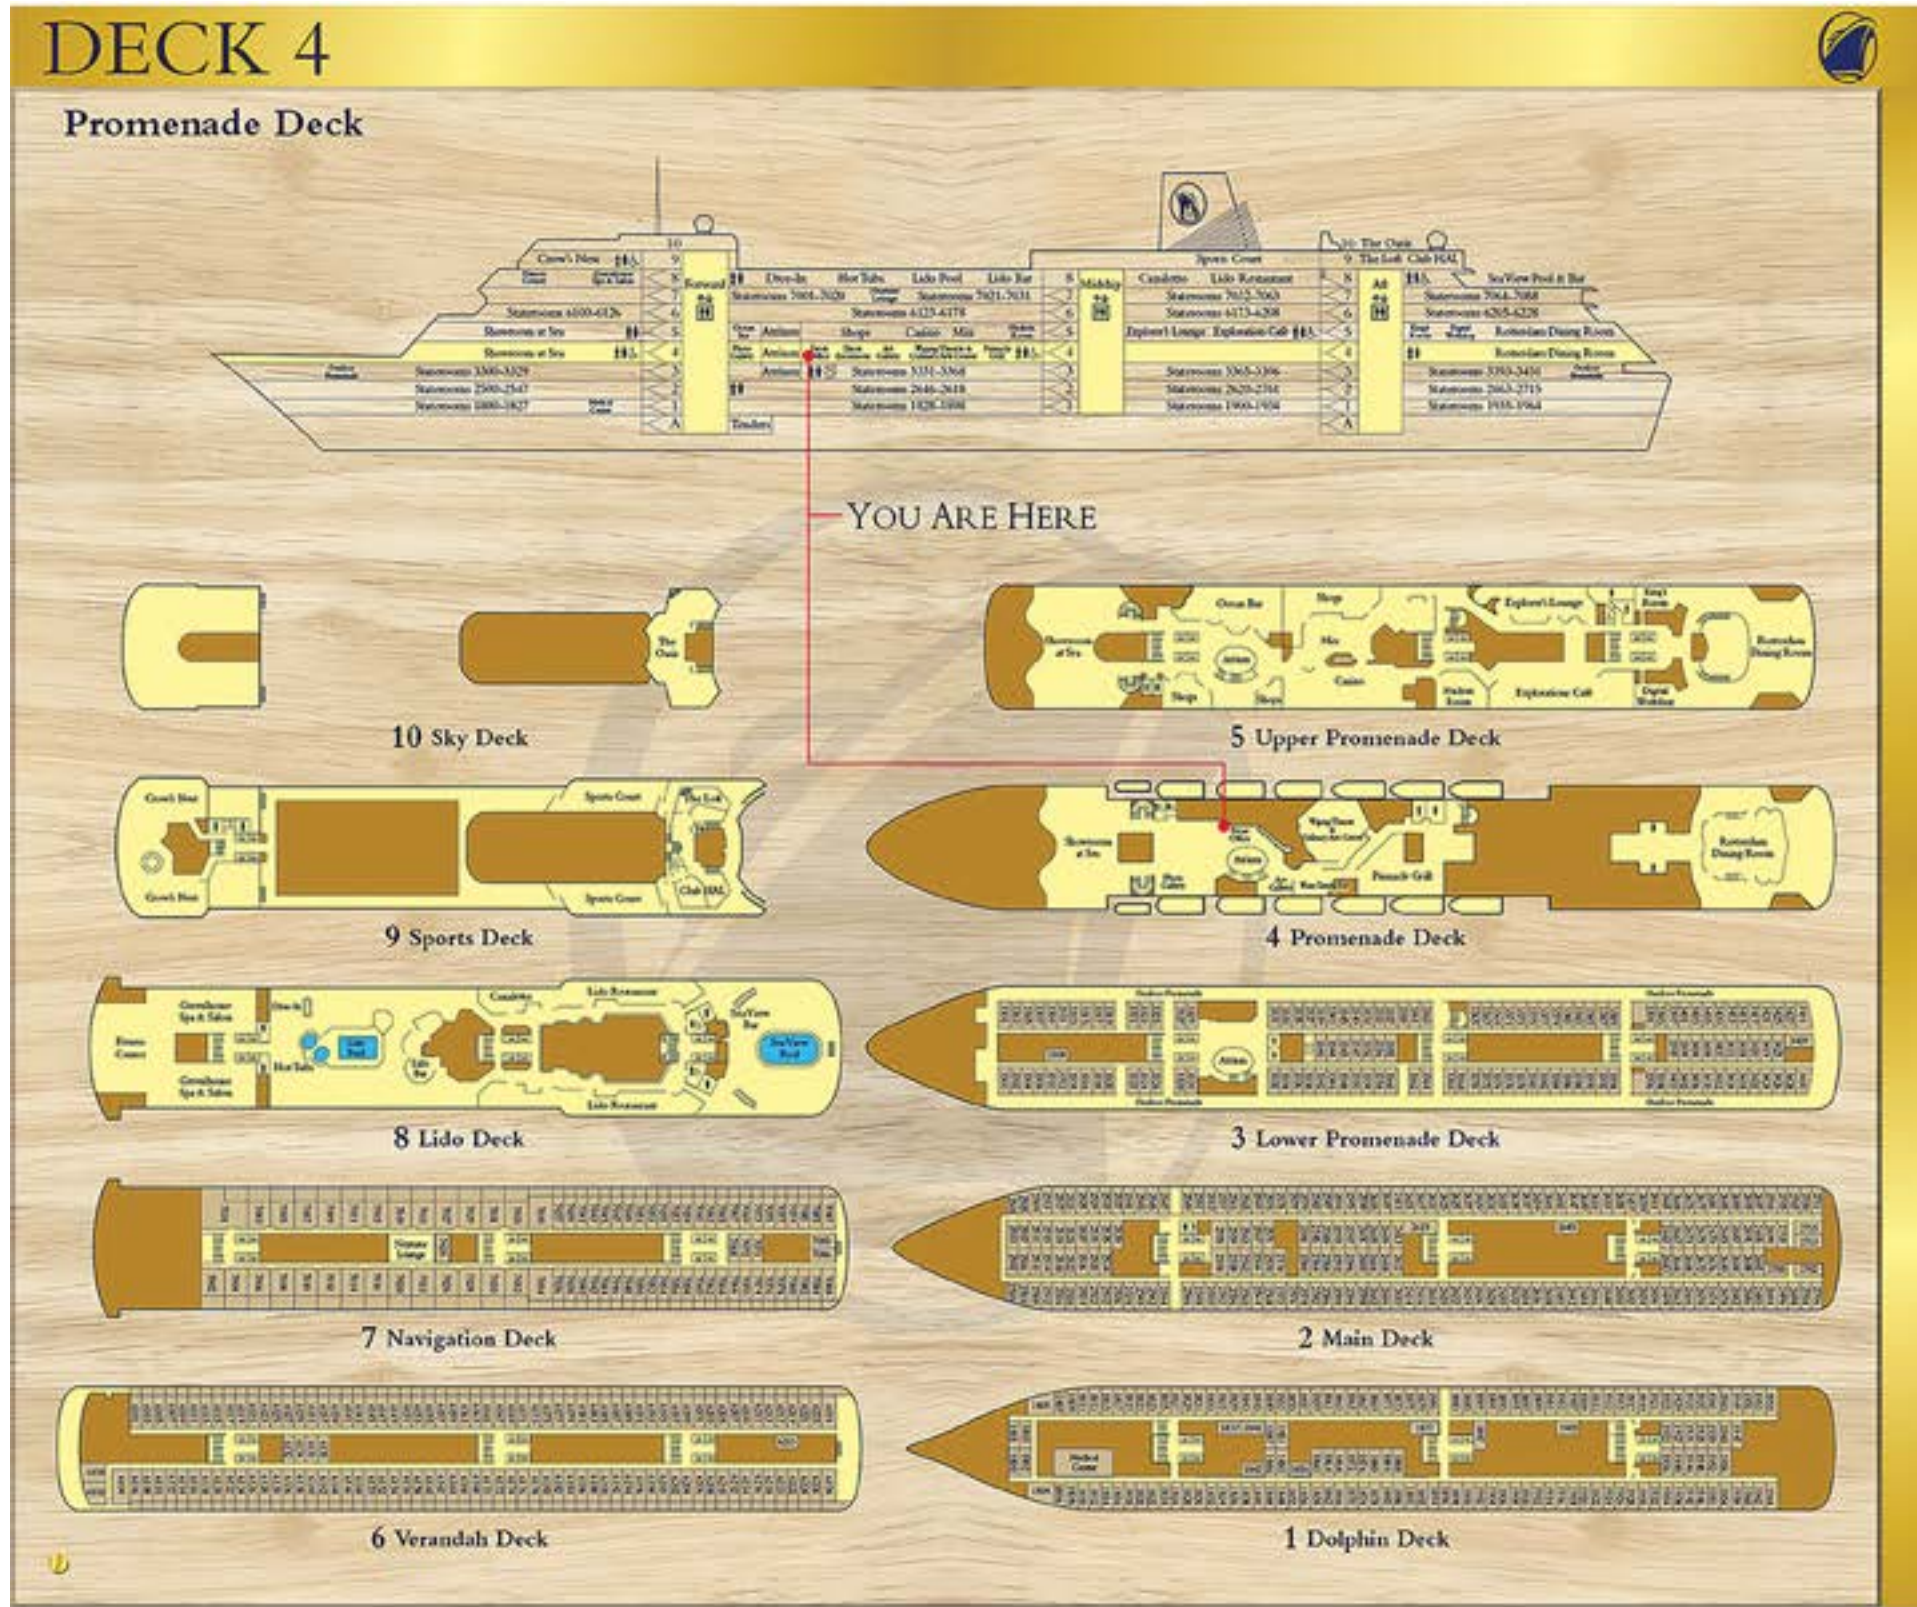

6 - BRIDGE DECK
Suites 601-653

5 - ADVENTURER DECK
Suites 501-516
Discoverer Lounge
Grill and Bar
Pool

4 - MARCO POLO DECK
Suites 401-426
Explorer Lounge
Zodiac Area

3- EXPLORER DECK
Suites 301-311
Medical Center
Main Restaurant

SILVER DISCOVERER

DECK 5

← FWD
Suites 501-516

YOU ARE HERE

AFT →
Discoverer Lounge
Grill and Bar
Pool

DECK 3

DECK 4
Cabins 401-426
Restrooms ♿
Reception Desk
Explorer Lounge
Expedition Leader
Zodiac Area

DECK 3

Holland America Line (2010) - Volendam You Are Here & Wayfinding signs
Produced with adobe illustrator

DECK 4

B Deck Aft Elevator	
Sky Deck	14
The Oasis	
Sports Deck	12
Crow's Nest	The Loft
Sports Court	Club HAL
Lido Deck	11
Spa & Salon	Lido Bar
Terrace Grill	Lido Restaurant
Whirlpools	Restrooms #5
Lido Pool	
Navigation Deck	10
Staterooms 001-065	Sea View Pool
Neptune Lounge	
Verandah Deck	9
Staterooms 100-220	Self Service Laundry
Upper Promenade Deck	8
Vermeer Lounge	Explorer's Lounge
Ocean Bar	Explorations
Atrium	Restrooms #5
Shops	Pinnacle Grill
Casino	Quenn's Room
Casino Bar	Rotterdam Dining Room
Piano Bar	
Promenade Deck	7
Observation Deck	Art Gallery
Vermeer Longe	Wajang Theatre &
Photo Gallery	Culinary Arts Center
Restrooms #5	Hudson Room
Atrium	Half Moon Room
Front Office	Rotterdam Dining Room
Shore Excursions	
Lower Promenade Deck	6
Staterooms 300-243	Atrium
Self Service Laundry	Outdoor Walking Deck
Restrooms #	
Main Deck	5
Staterooms 500-698	Self Service Laundry
Restrooms #	
A Deck	4
Staterooms 700-848	Self Service Laundry
Medical Center	
B Deck	3
Tenders	