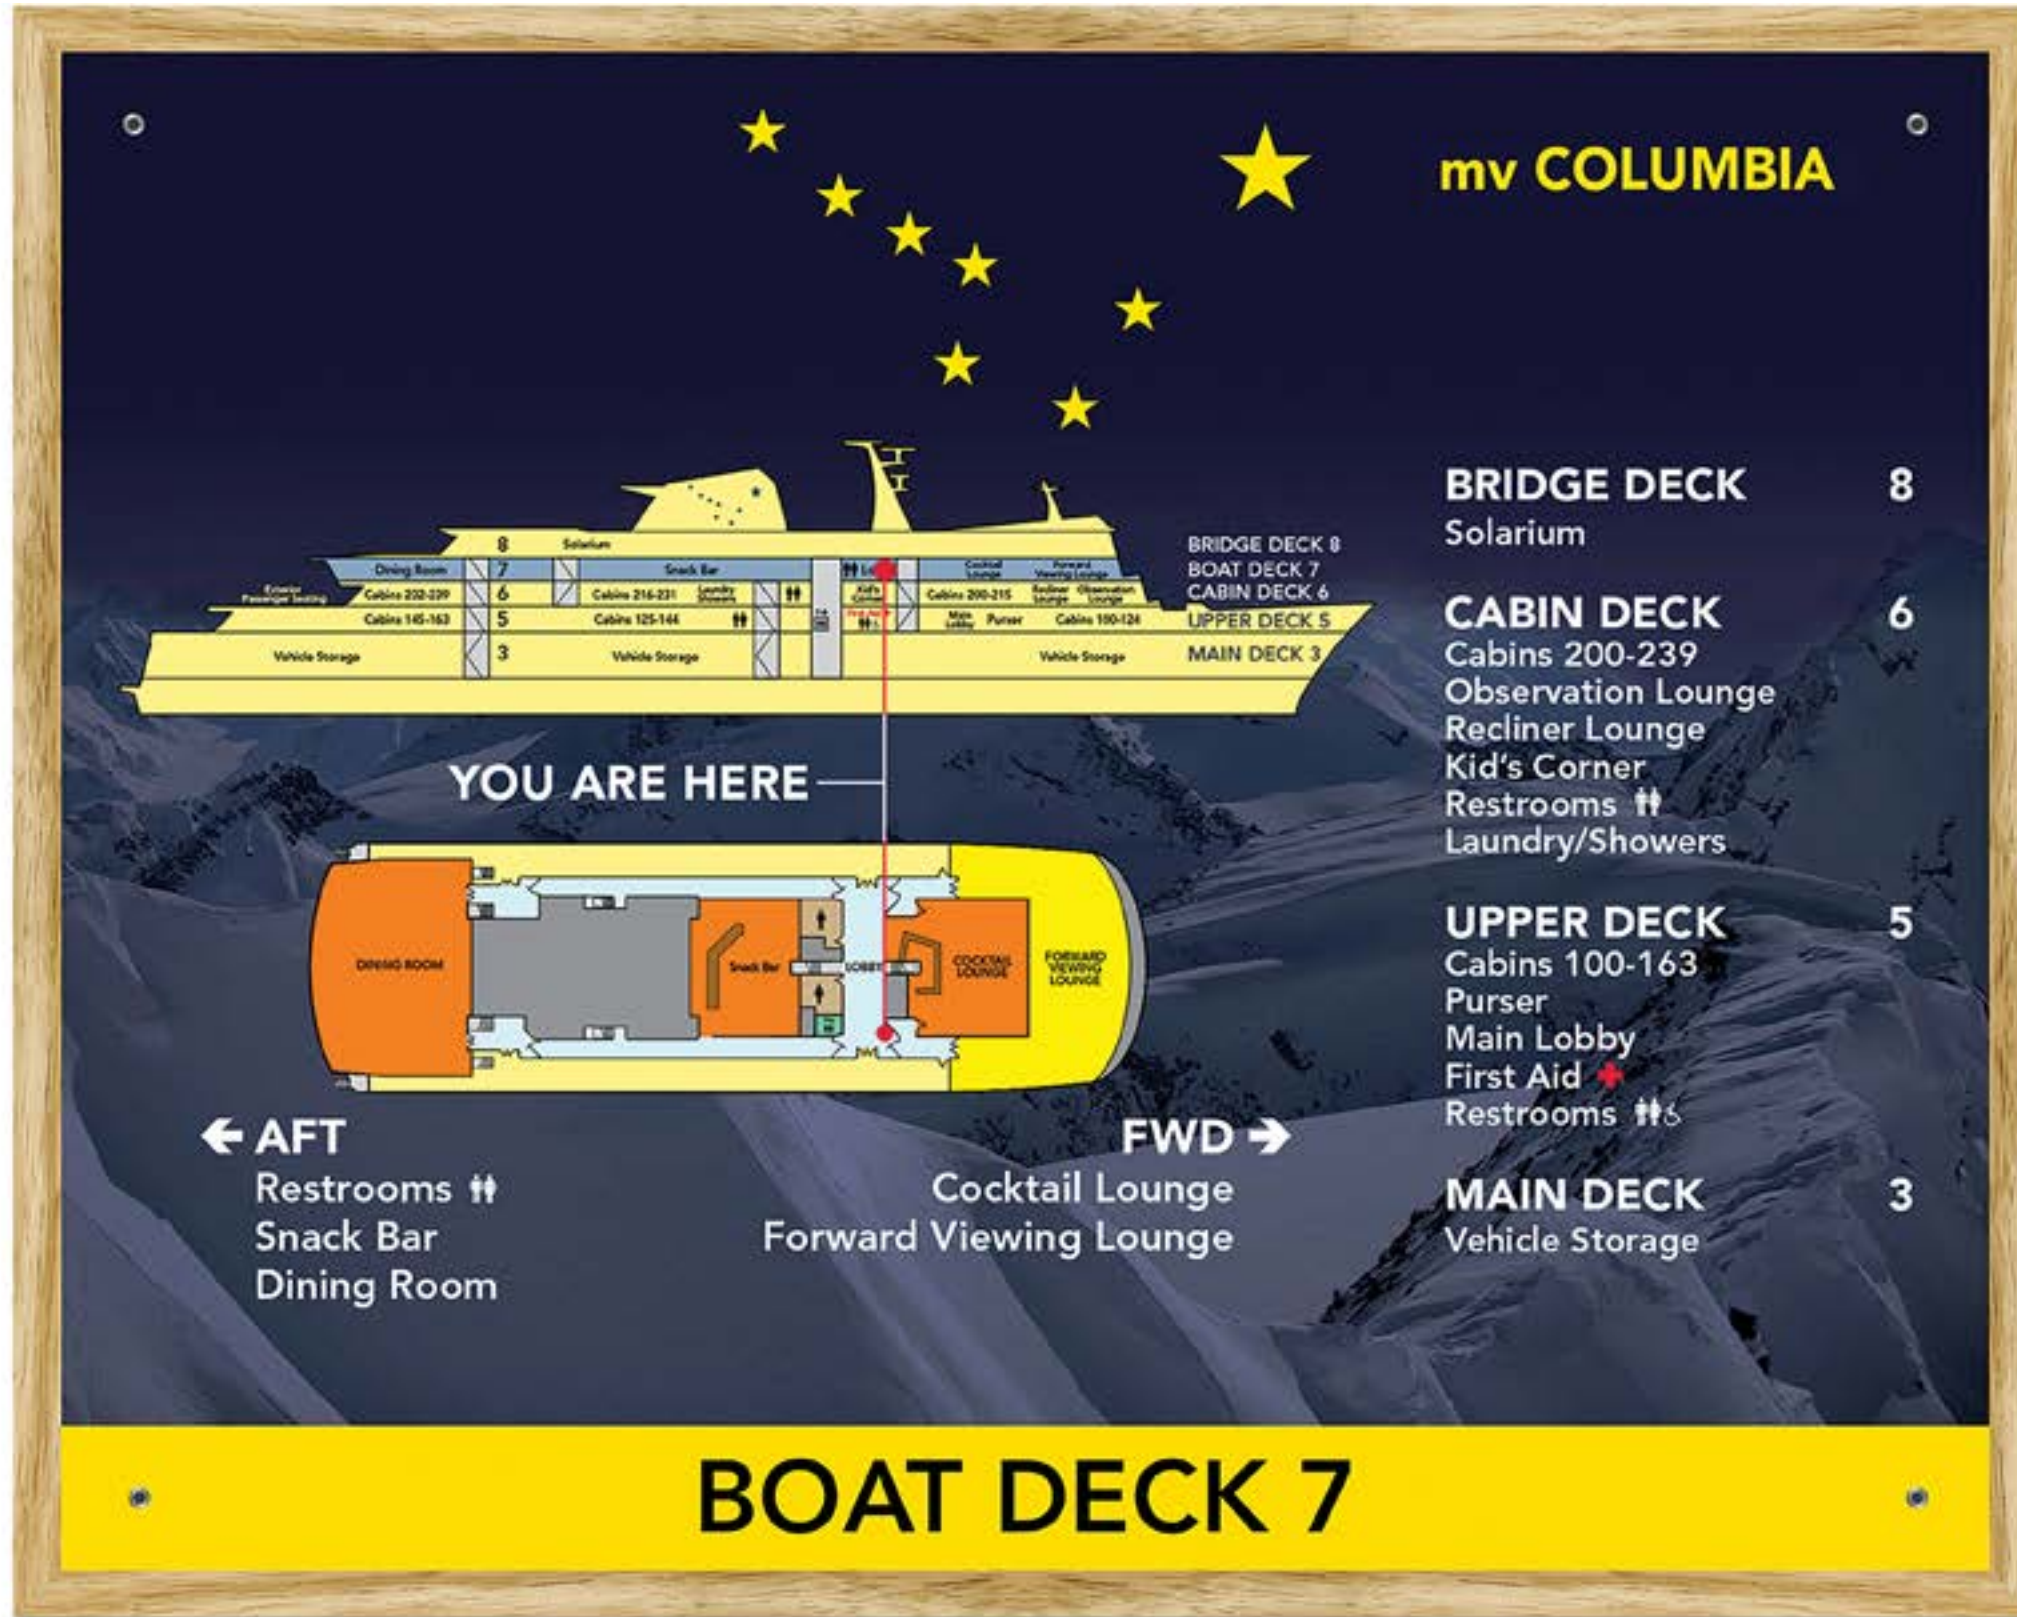

Alaska Marine Highway System (2014) - mv Columbia You Are Here sign
Produced with adobe illustrator/photoshop

Alaska Marine Highway System (2014) - mv Columbia Wayfinding & Cabin Escape signs
Produced with adobe illustrator/photoshop

mv COLUMBIA 

BOAT DECK 7
Cocktail Lounge
Forward Viewing Lounge
Restrooms ♿♿
Snack Bar
Dining Room

CABIN DECK 6
Cabins 200-239
Observation Lounge
Recliner Lounge
Kid's Corner
Restrooms ♿♿
Laundry/Showers

 **Shower/Laundry**

 **Cabins 200-238**

mv COLUMBIA 

IF THE EMERGENCY ALARM SOUNDS GO TO YOUR MUSTER STATION

The Emergency Alarm consists of one long blast of the ship's whistle and ringing of the general alarm bells for more than 10 seconds.

Please read and take careful note of the contents of this safety notice.

ISP Cruises (2014) - Silver Discoverer Wayfinding signs
Produced with adobe illustrator/photoshop

7 - OBSERVATION DECK
Beauty Salon
Gymnasium